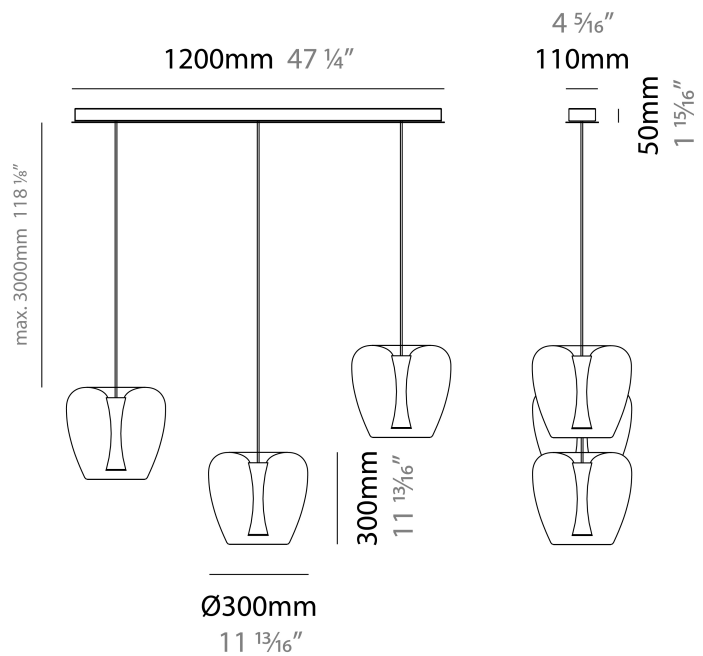

D101941-

base number _____
Finish _____
Options _____

1. To build a product code in our configurator select the specify button on the base model # product page
2. To build a manual product code on this datasheet choose from the options listed below in blue font and add the suffix to the base model #

GENERAL

Series: Apple Mood
Subseries: Apple Mood 3 Light
Brand: Quasar
Division: Design
Mounting Type: Suspension
Mounting Location: Ceiling
Subcategory: Pendant

PHYSICAL

Shape: Dome
Diameter (mm): 300
Diameter (in): 11 ¹³/₁₆
Length (mm): 1200
Length (in): 47 ¹/₄
Height (mm): 300
Height (in): 11 ¹³/₁₆
Max. Overall Height (mm): 3300
Max. Overall Height (in): 129 ¹⁵/₁₆
Light Distribution: Downlight
Weight (kg): 15
Weight (lbs): 33.07
Diffuser: Clear Glass
Fixture Finish: PAL / BRA / COP / BLK / GRN / RED
Holder Finish: BCH
Fixture Material: Glass / Aluminum
Cable Details: 3000mm Cable - Black

ELECTRICAL

Lamp Type: LED
Input Wattage (W): 32.1
Total Output Wattage (W): 27.3
Dimming: Non-Dimming / Phase Dimming (120vac Only)
Driver Included: Yes
Driver Location: Integrated
Driver Type: Constant Current - 120/277Vac
Driver Class: Class 2
Input Voltage (V): 120 - 277
Constant Current (MA): 280

LED

Number of LEDs: 3
Color Temperature (°K): 2700
Max. Delivered Lumen (lm): 3780
CRI: >90 CRI
Lamp Life (hrs): 50000

OPTICAL

RATINGS AND CERTIFICATIONS

Certified By: Certified for North American Standards
IP rating: IP20