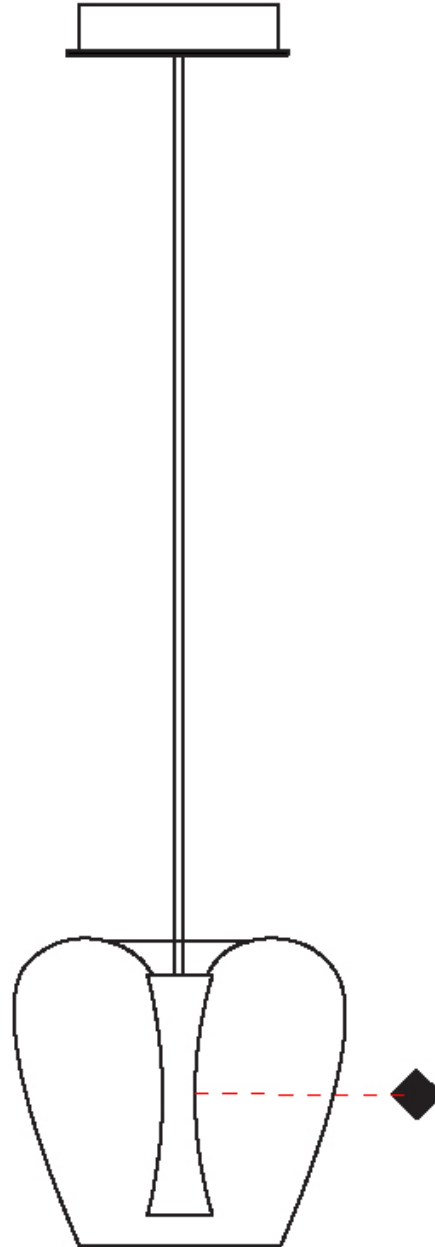

APPLE MOOD STANDARD SUSPENSION

D101797-

PROJECT _____

TYPE _____

SPECIFIER _____

QUANTITY _____

DATE _____

D