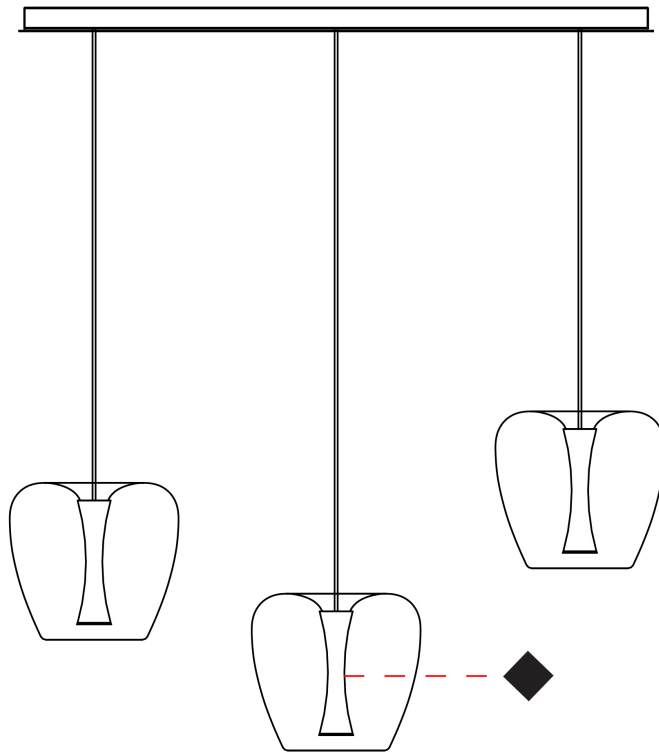

APPLE MOOD 3 LIGHT SUSPENSION

D101941-

PROJECT	_____
TYPE	_____
SPECIFIER	_____
QUANTITY	_____
DATE	_____

D