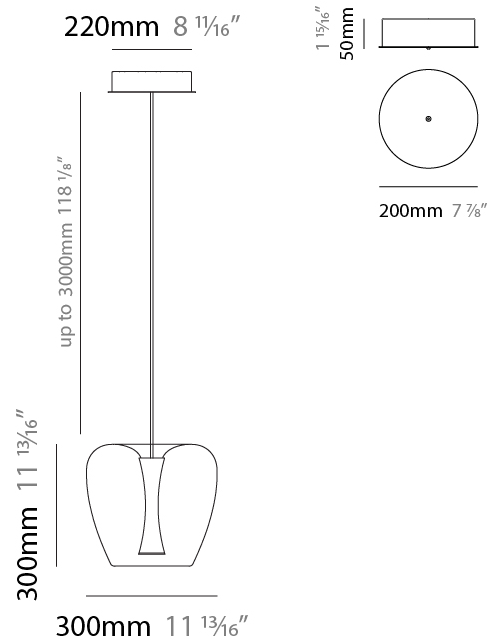

PROJECT	
TYPE	
SPECIFIER	
QUANTITY	
DATE	

APPLE MOOD STANDARD SUSPENSION

D101797-

base number   Finish
Options

1. To build a product code in our configurator select the specify button on the base model # product page
2. To build a manual product code on this datasheet choose from the options listed below in blue font and add the suffix to the base model #

GENERAL

Series: Apple Mood
Subseries: Apple Mood Standard
Brand: Quasar
Division: Design
Mounting Type: Suspension
Mounting Location: Ceiling
Subcategory: Pendant

PHYSICAL

Shape: Dome
Diameter (mm): 300
Diameter (in): 11 ¹³/₁₆"
Height (mm): 300
Height (in): 11 ¹³/₁₆"
Max. Overall Height (mm): 2500
Max. Overall Height (in): 98 ⁷/₁₆"
Light Distribution: Downlight
Weight (kg): 5
Weight (lbs): 11.02
Diffuser: Clear Glass
Fixture Finish: PAL / BRA / COP / BLK / GRN / RED
Fixture Material: Glass / Aluminum
Cable Details: 3000mm Cable

ELECTRICAL

Lamp Type: LED
Input Wattage (W): 10.7
Total Output Wattage (W): 9.1
Dimming: Non-Dimming / Phase Dimming (120vac Only)
Driver Included: Yes
Driver Location: Integrated
Driver Type: Constant Current - 120/277Vac
Driver Class: Class 2
Input Voltage (V): 120 - 277
Constant Current (MA): 280

LED

Number of LEDs: 1
Color Temperature (°K): 2700
Max. Delivered Lumen (lm): 1260
CRI: >90 CRI
Lamp Life (hrs): 50000

OPTICAL

RATINGS AND CERTIFICATIONS

Certified By: Certified for North American Standards
IP rating: IP20